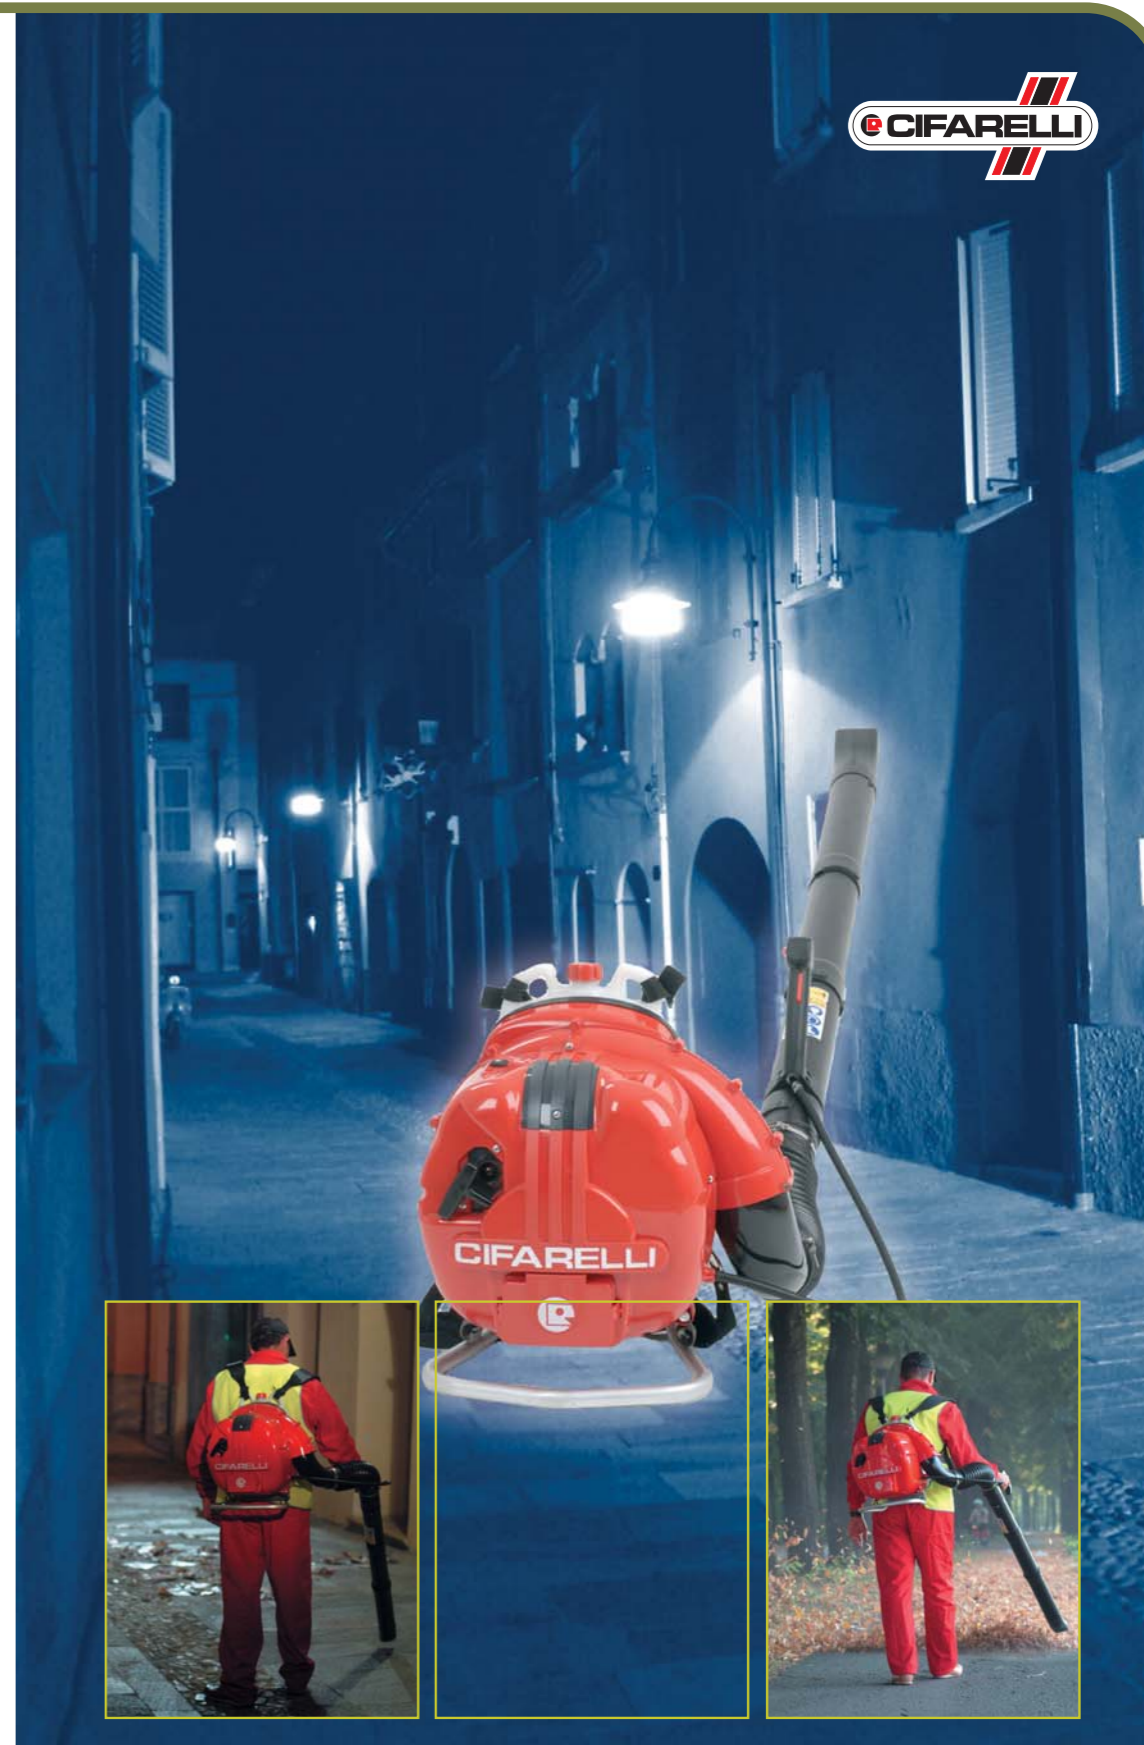

WHISPER-QUIET

The main aim of our research was to manufacture a silent machine and test data places it at the top of its category. The (optional) silenced outlet tubes further reduce noise pollution.

POTENTE

Il volume è stato il nostro altro grande obiettivo, le prestazioni sono tra le migliori del settore. Il ventilatore brevettato ottimizza la resa. Il miglior rapporto tra rumorosità e potenza.

POWERFUL

Our other main aim was volume, performance levels are among the best in the field. The patented fan optimises yield giving the best possible ratio between noise level and power.

ERGONOMICO

Un innovativo sistema di uscita aria per non affaticare l'operatore, ampio schienale imbottito, spallacci larghi ed imbottiti, impugnatura regolabile, bassissime vibrazioni. Tutto è studiato per un uso prolungato e professionale della macchina.

ERGONOMIC

An innovative air outlet system is designed to lessen operator stress, with a large, padded back panel, wide padded shoulder straps, adjustable handle and very low vibrations. All studied for prolonged professional use.

GRANDE AUTONOMIA

Una macchina comoda da usare e dedicata ai professionisti deve anche avere grande autonomia, garantita dal serbatoio miscela da 3 lt.

GREAT AUTONOMY

An easy-to-use machine designed for professionals must also offer great autonomy, in this case guaranteed by a 3 litres fuel tank.

CIFARELLI BL6S

Il soffiatore BL6S è il frutto di un lungo lavoro di ricerca per offrire agli operatori professionali un prodotto adatto alle loro esigenze. L'innovativo sistema brevettato di circolazione dell'aria evita perdite per il raffreddamento e permette di ottenere un grande volume d'aria già al minimo con un sistema molto silenzioso. Questo permette di lavorare in città nelle ore notturne e mattutine senza disturbare. L'innovativo sistema di scarico permette anche di lavorare in mezzo alla gente senza fastidiose emissioni all'altezza delle persone. Le innovazioni sono tante, meglio toccare con mano. Provate la silenziosità del BL6S, non crederete alle vostre orecchie.

E' sconsigliato e da verificare l'uso nella raccolta di frutta senza guscio per l'uscita dello scarico che potrebbe causare contaminazione del prodotto.

The BL6S blower is the result of in-depth research, to offer professional users a product that best suits their needs. The innovative patented air circulation system prevents losses due to cooling and offers high air volumes even when this very silent system is running at minimum speed. This makes the blower ideal for working in cities at night or early in the morning, without disturbing. The innovative outlet system also allows the blower to be used in crowds without causing unpleasant air currents. There are many innovations, so come and see for yourselves. Try the silence of the BL6S, you will not believe your ears.

We do not recommend it for unshelled fruit and its suitability must be verified as the outlet discharge could lead to product contamination