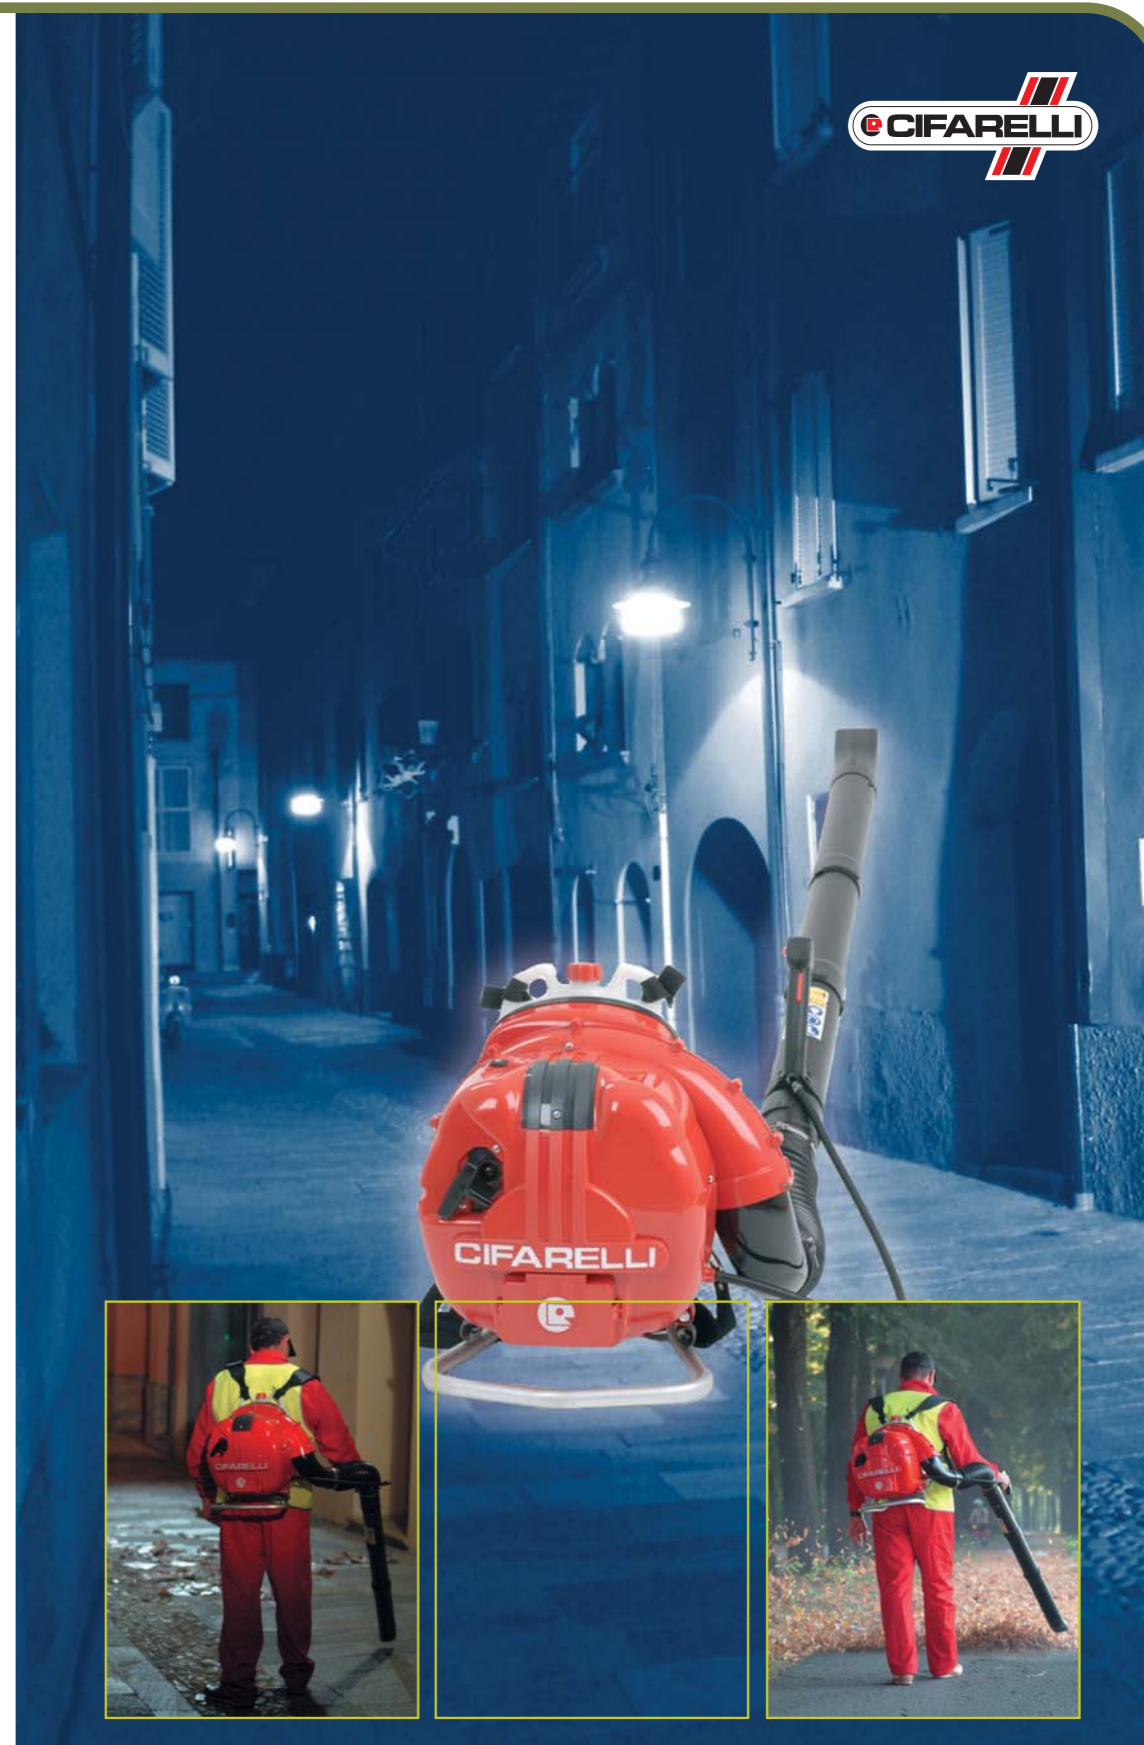

WHISPER-QUIET

The main aim of our research was to manufacture a silent machine and test data places it at the top of its category. The (optional) silenced outlet tubes further reduce noise pollution.

POTENTE

Il volume è stato il nostro altro grande obiettivo, le prestazioni sono tra le migliori del settore. Il ventilatore brevettato ottimizza la resa. Il miglior rapporto tra rumorosità e potenza.

POWERFUL

Our other main aim was volume, performance levels are among the best in the field. The patented fan optimises yield giving the best possible ratio between noise level and power.

ERGONOMICO

Un innovativo sistema di uscita aria per non affaticare l'operatore, ampio schienale imbottito, spallacci larghi ed imbottiti, impugnatura regolabile, bassissime vibrazioni. Tutto è studiato per un uso prolungato e professionale della macchina.

ERGONOMIC

An innovative air outlet system is designed to lessen operator stress, with a large, padded back panel, wide padded shoulder straps, adjustable handle and very low vibrations. All studied for prolonged professional use.

GRANDE AUTONOMIA

Una macchina comoda da usare e dedicata ai professionisti deve anche avere grande autonomia, garantita dal serbatoio miscela da 3 lt.

GREAT AUTONOMY

An easy-to-use machine designed for professionals must also offer great autonomy, in this case guaranteed by a 3-litres fuel tank.

CIFARELLI BL6S

Il soffiatore BL6S è il frutto di un lungo lavoro di ricerca per offrire agli operatori professionali un prodotto adatto alle loro esigenze. L'innovativo sistema brevettato di circolazione dell'aria evita perdite per il raffreddamento e permette di ottenere un grande volume d'aria già al minimo con un sistema molto silenzioso. Questo permette di lavorare in città nelle ore notturne e mattutine senza disturbare. L'innovativo sistema di scarico permette anche di lavorare in mezzo alla gente senza fastidiose emissioni all'altezza delle persone. Le innovazioni sono tante, meglio toccare con mano. Provate la silenziosità del BL6S, non crederete alle vostre orecchie.

E' sconsigliato e da verificare l'uso nella raccolta di frutta senza guscio per l'uscita dello scarico che potrebbe causare contaminazione del prodotto.

The BL6S blower is the result of in-depth research, to offer professional users a product that best suits their needs. The innovative patented air circulation system prevents losses due to cooling and offers high air volumes even when this very silent system is running at minimum speed. This makes the blower ideal for working in cities at night or early in the morning, without disturbing. The innovative outlet system also allows the blower to be used in crowds without causing unpleasant air currents. There are many innovations, so come and see for yourselves. Try the silence of the BL6S, you will not believe your ears.

We do not recommend it for unshelled fruit and its suitability must be verified as the outlet discharge could lead to product contamination